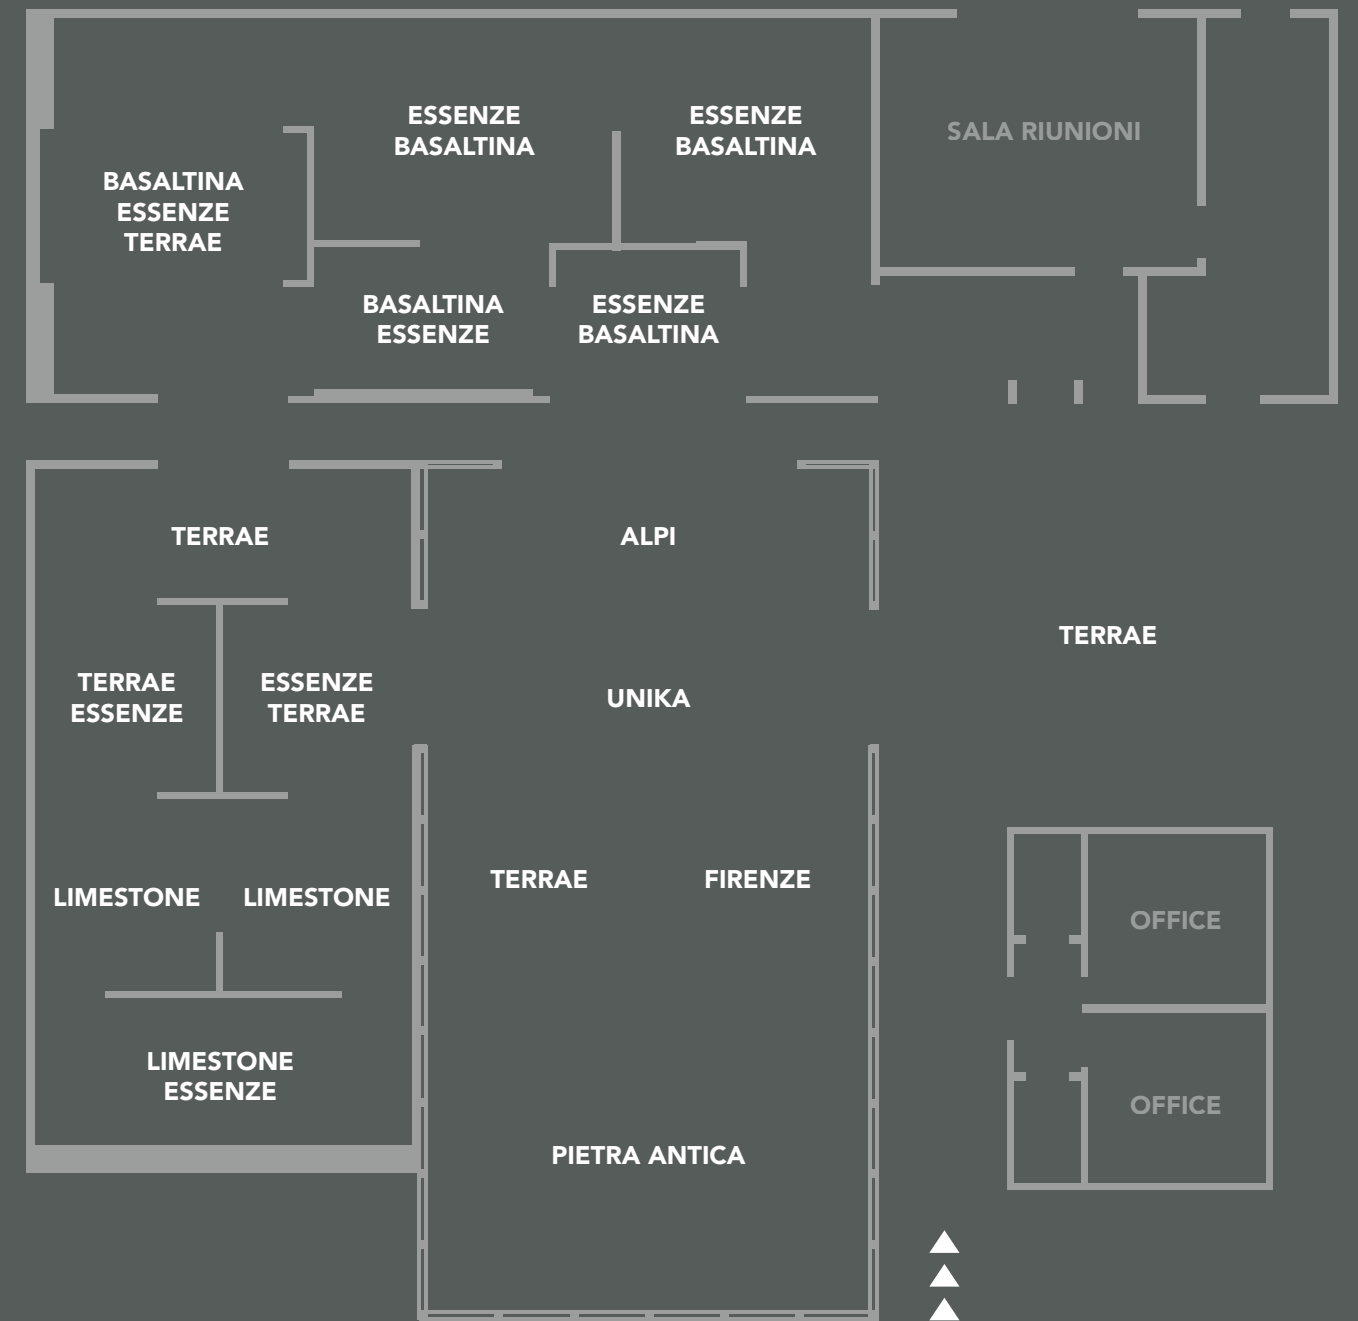

Cersaie 2025

PAD 37 - STAND A4 B3

 CASTELVETRO

Basaltina

WALL: Basaltina Bianco Mosaico Spina 33,5x33,5
FLOOR: Basaltina Bianco posa Modulare 30x60-60x60-60x120

WALL: Mosaico Rombi 30x35
FLOOR: Basaltina Antracite 60x120

Limestone

FLOOR: Limestone White Outfit 2.0 60x120

FLOOR: Limestone Ivory 100x100

FLOOR: Limestone Greige 100x100

Essenze

30x120 cm

20x120 cm
20x120 cm Grip

20x160 cm