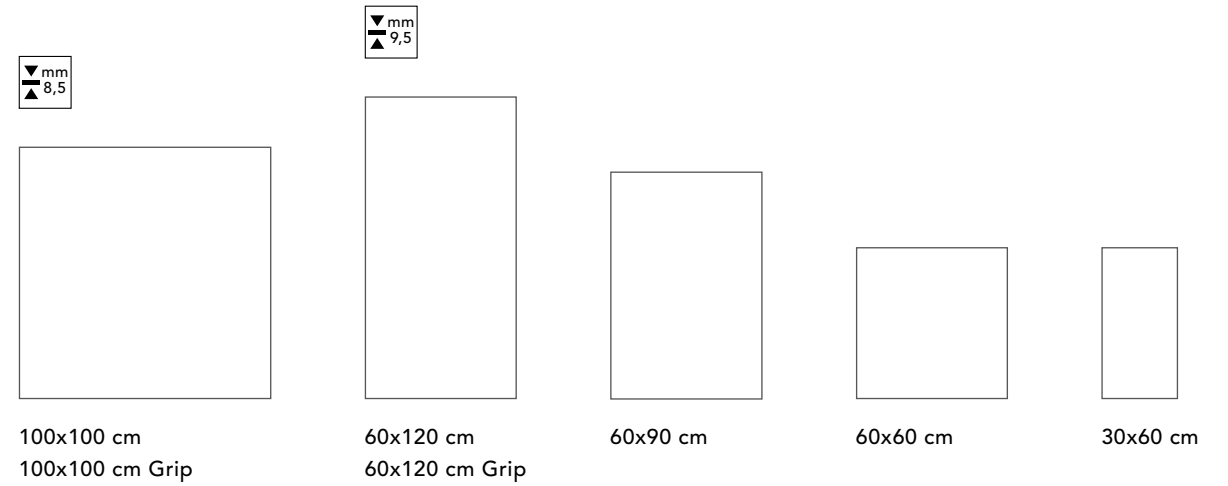

Cersaie 2025

PAD 37 - STAND A4 B3

 CASTELVETRO

Basaltina

WALL: Basaltina Bianco Mosaico Spina 33,5x33,5
FLOOR: Basaltina Bianco posa Modulare 30x60-60x60-60x120

WALL: Mosaico Rombi 30x35
FLOOR: Basaltina Antracite 60x120

Limestone

FLOOR: Limestone White Outfit 2.0 60x120

FLOOR: Limestone Ivory 100x100

FLOOR: Limestone Greige 100x100

Essenze

30x120 cm

20x120 cm
20x120 cm Grip

20x160 cm