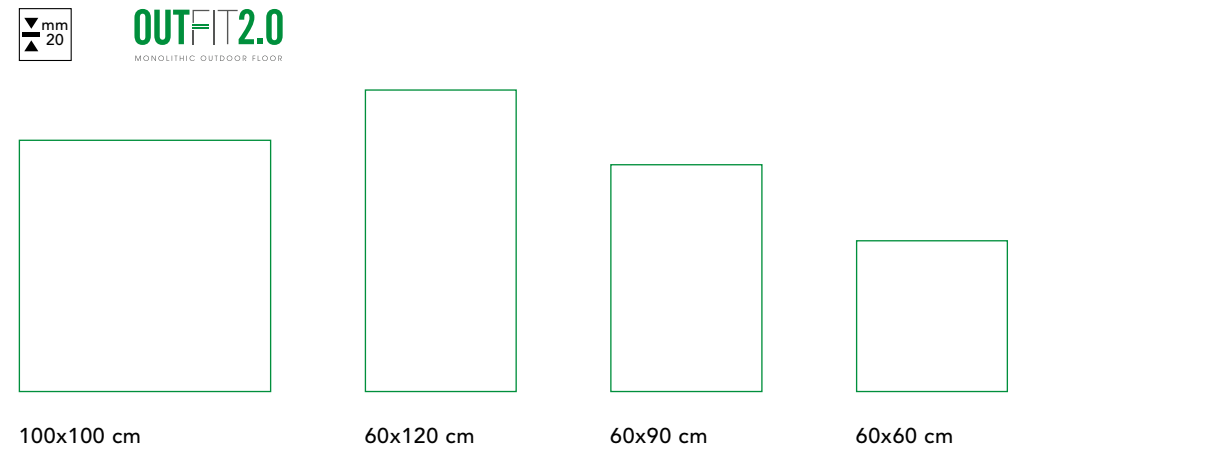

Cersaie 2025

PAD 37 - STAND A4 B3

 CASTELVETRO

Basaltina

WALL: Basaltina Bianco Mosaico Spina 33,5x33,5
FLOOR: Basaltina Bianco posa Modulare 30x60-60x60-60x120

WALL: Mosaico Rombi 30x35
FLOOR: Basaltina Antracite 60x120

Limestone

FLOOR: Limestone White Outfit 2.0 60x120

FLOOR: Limestone Ivory 100x100

FLOOR: Limestone Greige 100x100

Essenze

30x120 cm

20x120 cm
20x120 cm Grip

20x160 cm