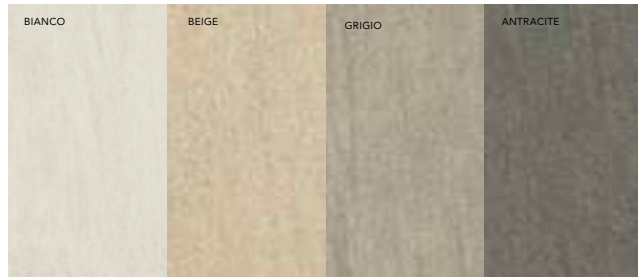

Basaltina

DECORI

MOSAICO MULTIFORMATO
30x30 □79

MOSAICO ROMBO
30x35 □33

MOSAICO TRAPEZI MIX
30x30 □39

MOSAICO SPINA
33,5x33,5 □57

OUTFIT 2.0
MONOLITHIC OUTDOOR FLOOR

100x100 □79 60x120 □78
100x100 Grip □79 60x120 Grip □78

60x60 □73 30x60 □73

60x120 □81 60x60 □78